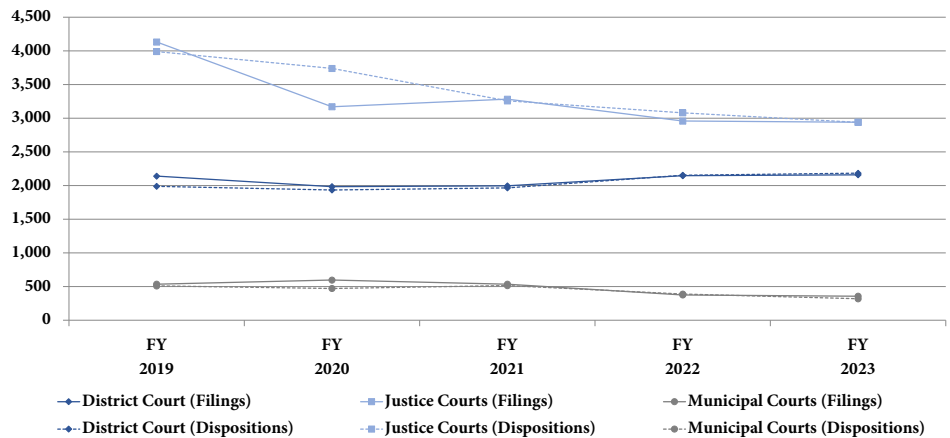

FOURTH JUDICIAL DISTRICT NON-TRAFFIC FILINGS AND DISPOSITIONS FISCAL YEARS 2019-23

QUICK
FACTS

1%
3%

OF STATEWIDE NON-TRAFFIC CASELOAD
OF STATEWIDE TRAFFIC CASELOAD